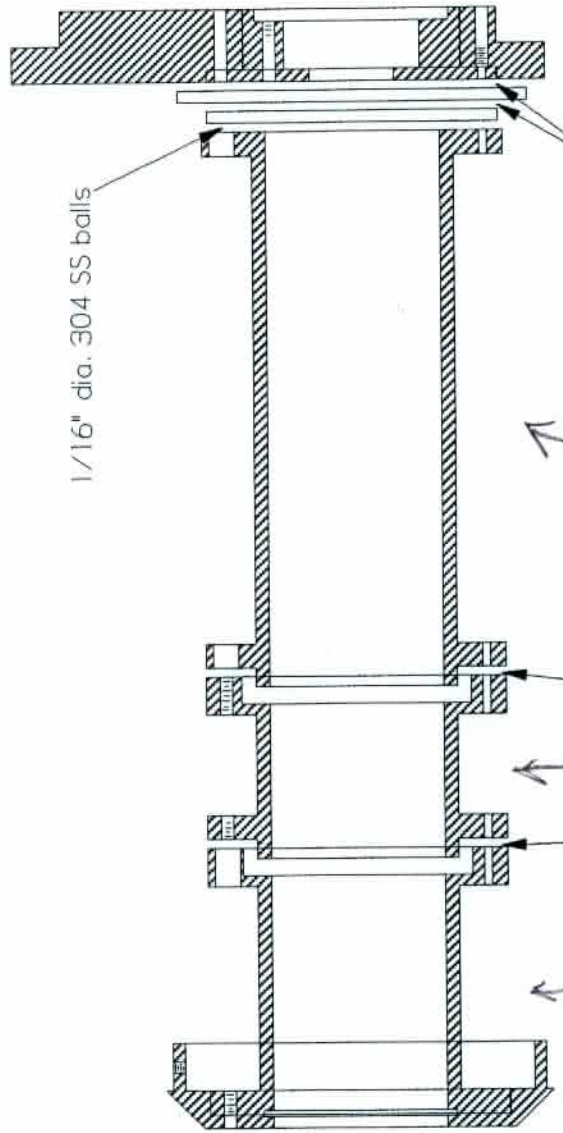

ESA ENTRANCE LENS

THIS
 YOU CAN TELL
 WE CAN MAKE /HAVE
 DRAWINGS OF
 THE TUBES

Title ESA Entrance Lens

Dwg. No. S94536-B

File No. 910913

Mtl. 6061 Al

Drawn By ELK

Tol. +/- 0.003

Scale 1:1

Page L1

Qty. 1

Rev. Date

R0:11/28/94

Rev. Date

comstock
 Oak Ridge, TN 37830